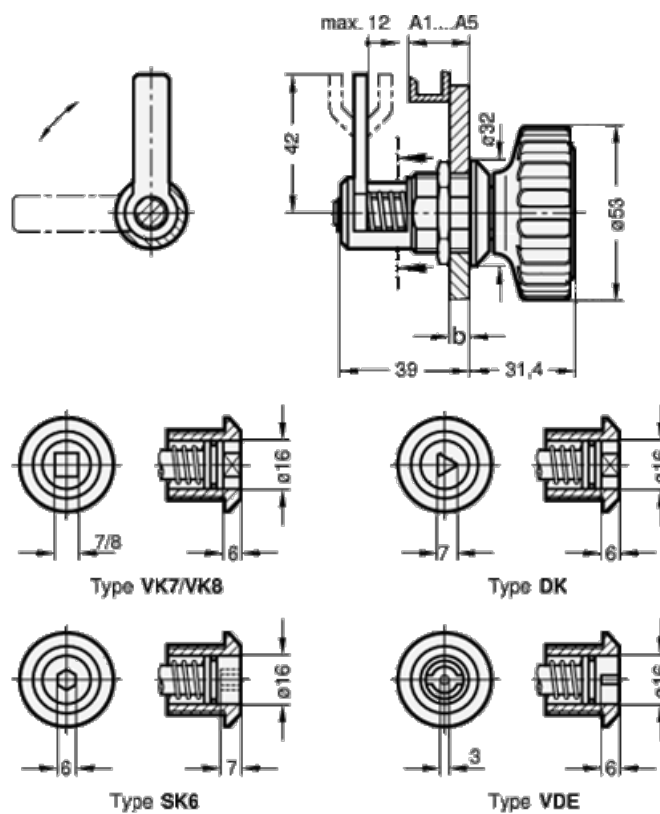

Data Sheet

Article number: 201161SK6A1

Description: E+G Door lock GN 116.1-SK6-A1
SK6 with hexagon A/F6

Measures

b max = 6
Door + frame thickness = 4-16